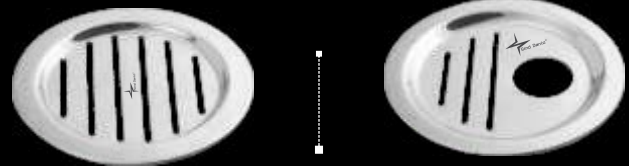

## Gratings

**SD-1733** Classic Vertical Grating | Size : 3", 4", 5", 6", 8" | Thickness 1 & 1½ MM

**SD-1734** Beeded Grating 3", 4", 5"

**SD-1735** Citizen Grating 3", 4" 5"

**SD-1736** Slice Plain Beeding - 3", 4", 5"